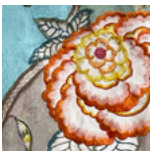

Vertical Repeat

75cm / 29.5"

Minimum

2 Metres / 2 Yards

Care

Dry Clean

COLOURS: 1 Available Colour

01 Petal