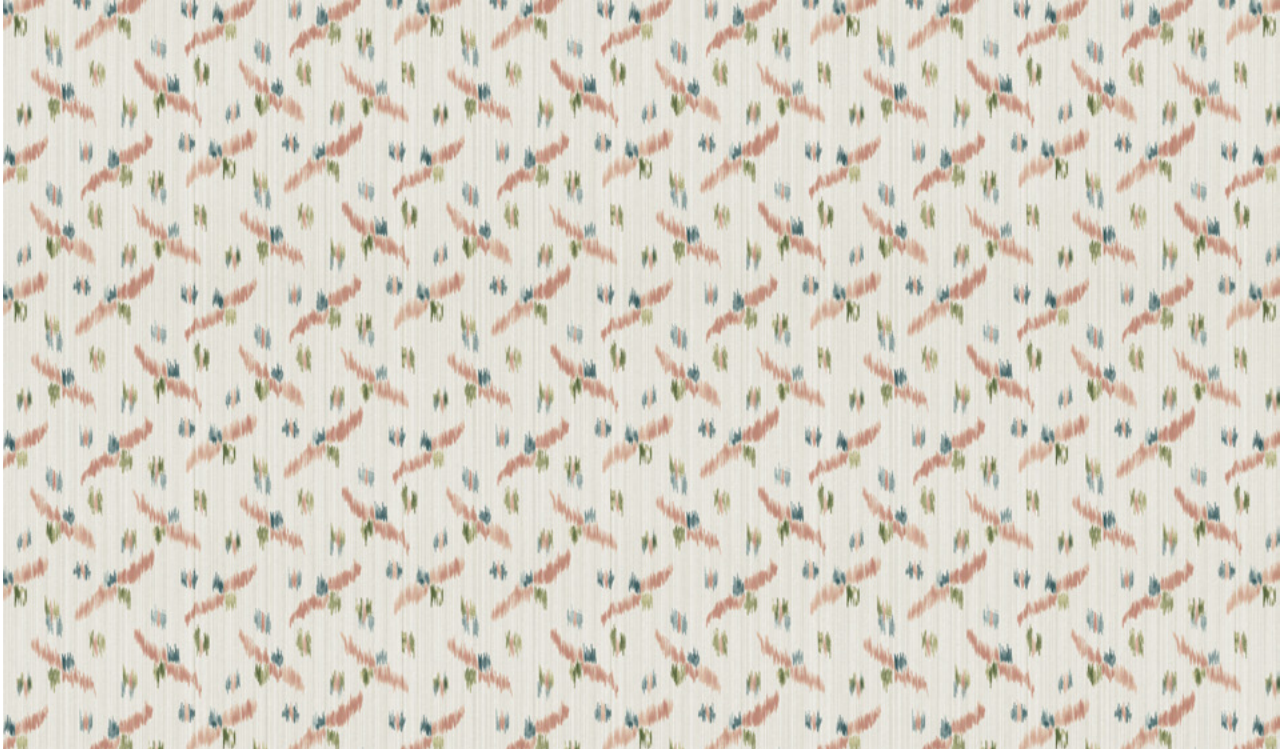

MADEAUX

by Richard Smith

Full Width 135cm / 53.25"

INDOOR PRINT

Merveilles

01 Petal
42346-100

Martindale: 20,000

Material

55% Linen / 45% Cotton

Horizontal Repeat

44cm / 17.25"

Sold By

Metres / Yards

Usage

Draperies

Width

135cm / 53.25"

Vertical Repeat

30cm / 12"

Minimum

2 Metres / 2 Yards

Care

Dry Clean

COLOURS: 2 Available Colours