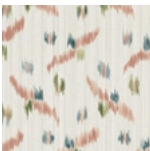

Care

Dry Clean

COLOURS: 2 Available Colours

01 Petal