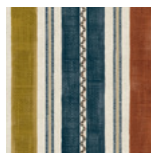

135cm / 53.25"

Vertical Repeat

41.5cm / 16"

Minimum

2 Metres / 2 Yards

Care

Dry Clean

COLOURS: 2 Available Colours

01 Mineral

02 Jewel Tones