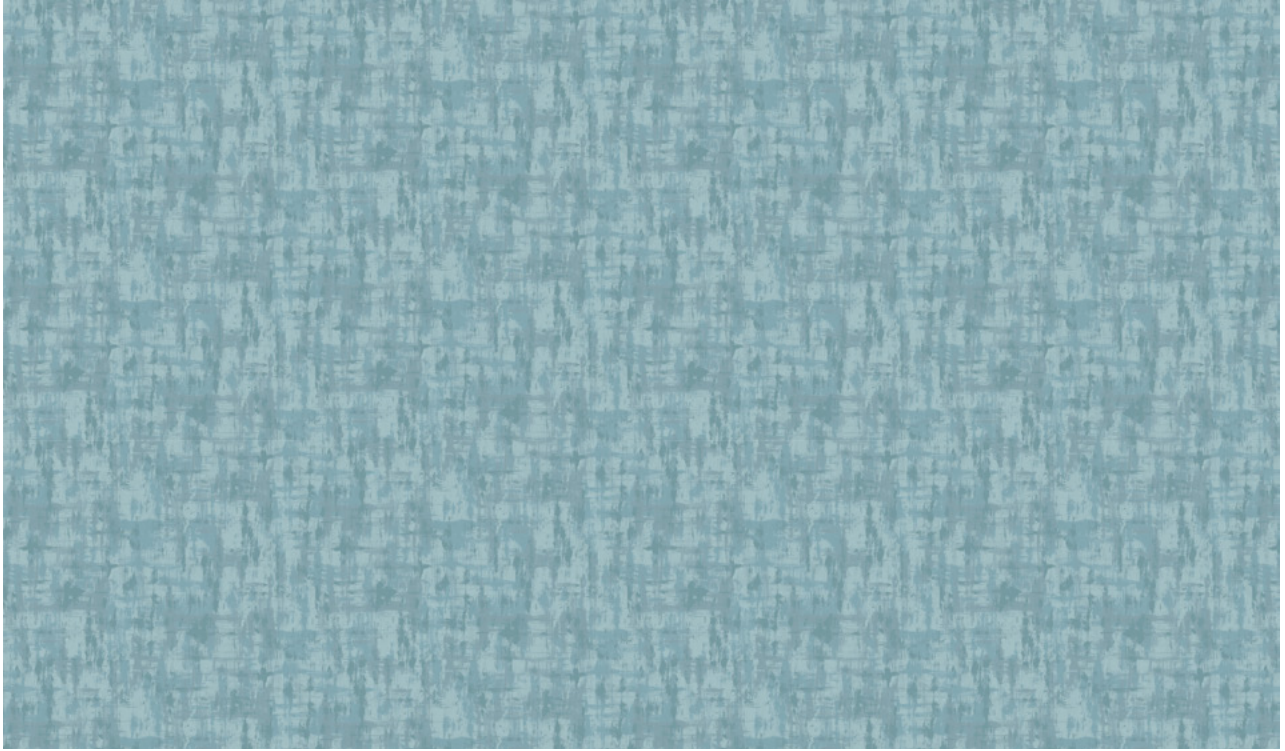

MADEAUX

by Richard Smith

Full Width 136cm / 53.5"

INDOOR PRINT

Brûlée

04 Ocean
42348-115

Martindale: 20,000

Material

55% Linen / 45% Cotton

Horizontal Repeat

33cm / 13"

Sold By

Metres / Yards

Usage

Draperies

Width

136cm / 53.5"

Vertical Repeat

23.5cm / 9.25"

Minimum

2 Metres / 2 Yards

Care

Dry Clean

COLOURS: 4 Available Colours

01 Red and Blue

02 Sea Mist

03 Rose

04 Ocean