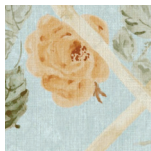

Minimum

2 Metres / 2 Yards

Usage

Draperies / Upholstery

Care

Dry Clean Only

COLOURS: 2 Available Colours

01 Cream/Pink