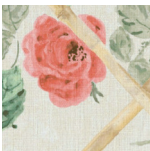

Minimum

2 Metres / 2 Yards

Usage

Draperies / Upholstery

Care

Dry Clean Only

COLOURS: 2 Available Colours

01 Cream/Pink